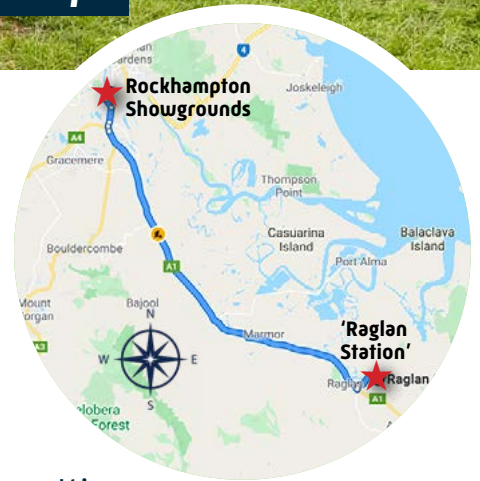

BEEF AUSTRALIA

Full-day Tour

Raglan Station

Monday, May 3

Your Hosts, Andrew and Roxanne Olive and family welcome you to 'Raglan Station' a world class cattle handling facility servicing the Live Export Trade from Port Alma, south of Rockhampton.

A cattle handling facility was instigated by Ryan Olive in 2018, to assist Central Queensland producers to access a live cattle exporting facility from Port Alma, South of Rockhampton, thus reducing freight and husbandry costs associated with shipping live cattle from centres further north.

After a visit to the cattle handling facility, guests will enjoy lunch and the opportunity to interact with the speakers.

The coach will depart Raglan Station at 1.30pm (approx) with a drive-by visit of the live export shipping facility at Port Alma, before returning to the Rockhampton Showgrounds at 3.30pm.

Itinerary

- 7.30 am** for 8.00am Coach Transfer
Departing Rockhampton Showgrounds
- 9.00 am** Arrive Raglan Station
Morning Tea served
- 10.00am** Forums on Live Export Presentations:
 - Export Opportunities from Central Queensland
 - Marketing & Specifications
 - Animal Welfare
- 12.00pm** Lunch
- 1.00pm** Visit Yards
- 1.30pm** Depart Raglan Station for Port Alma drive-by
- 3:30 pm** Arrive Rockhampton Showgrounds