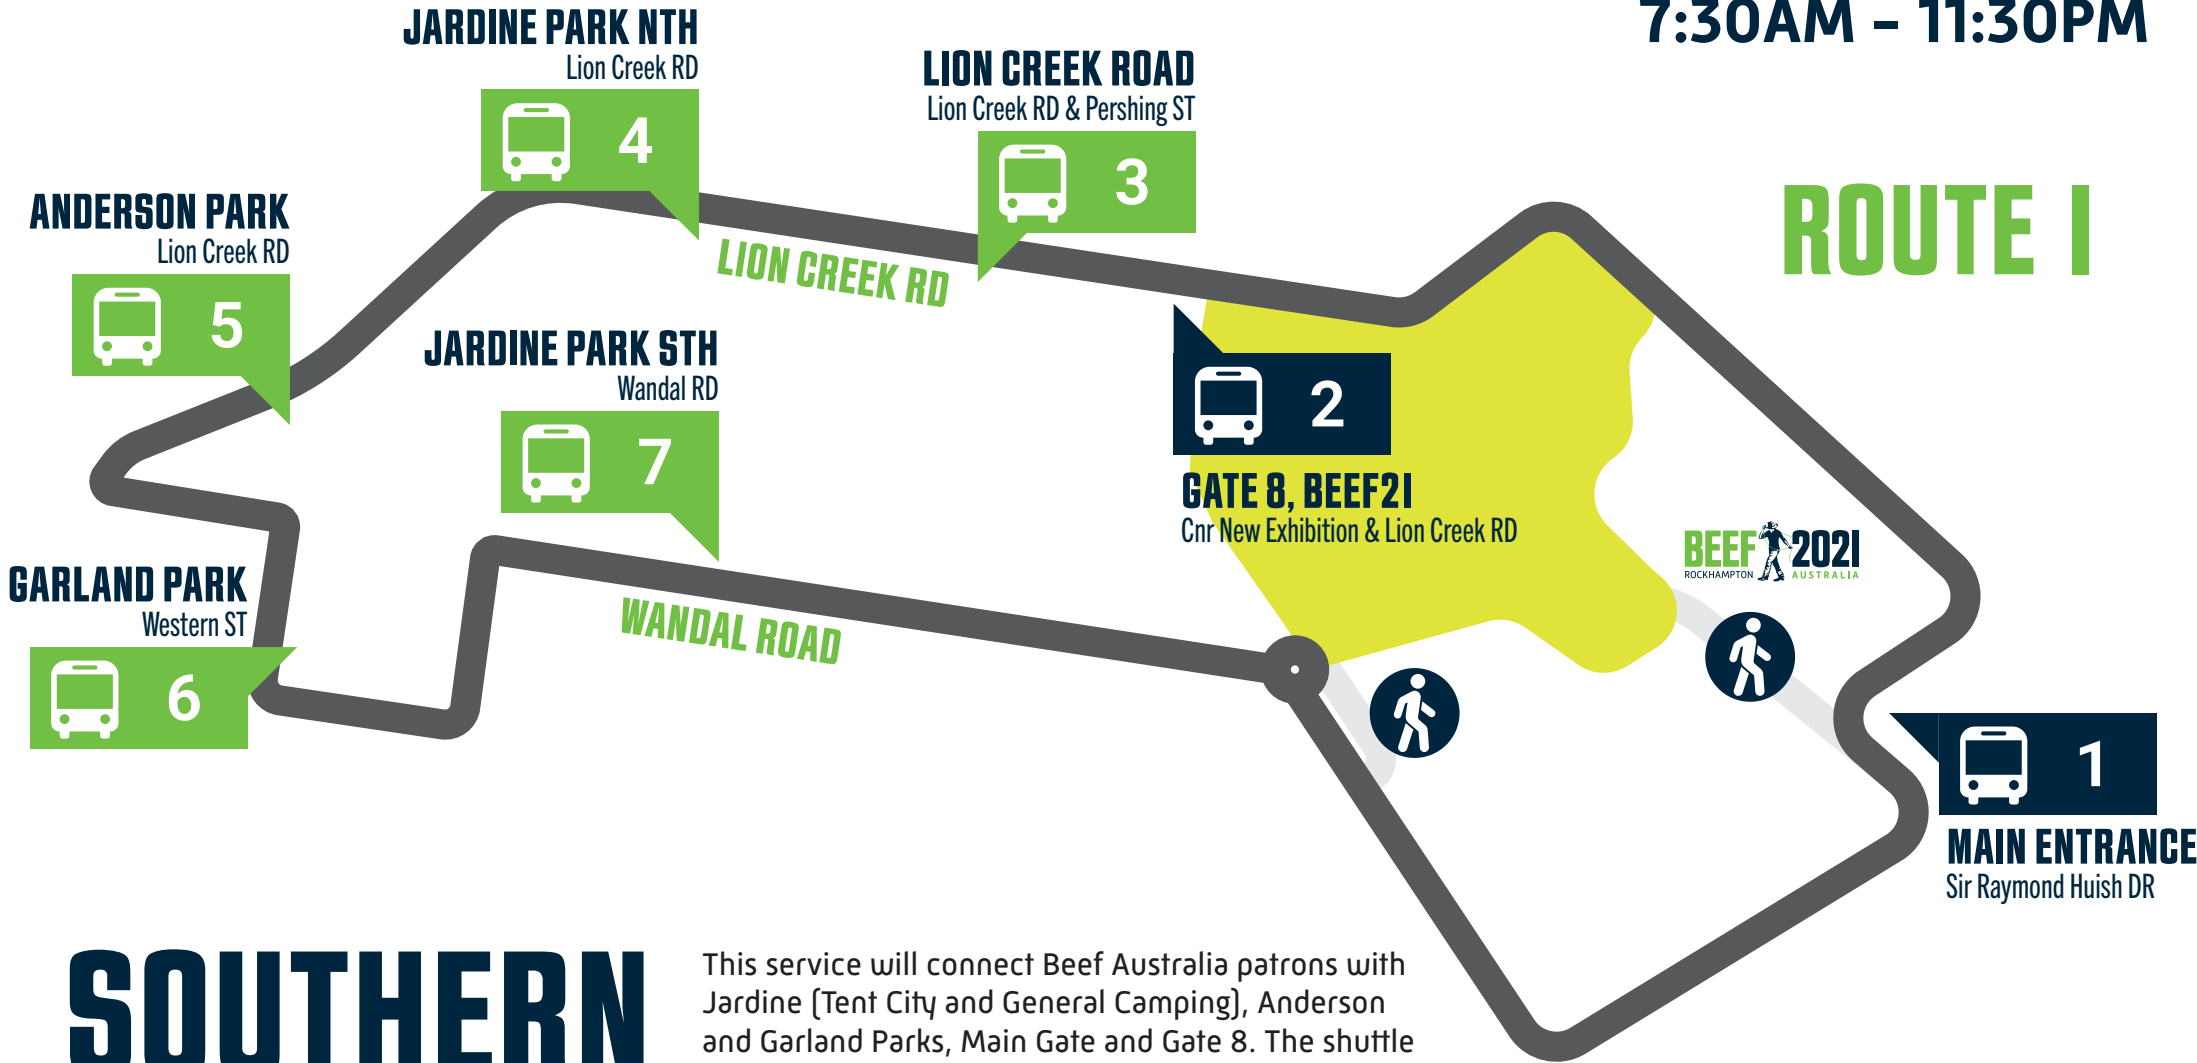

# ROUTE 1

# SOUTHERN ROUTE

This service will connect Beef Australia patrons with Jardine (Tent City and General Camping), Anderson and Garland Parks, Main Gate and Gate 8. The shuttle route will cover Sir Raymond Huish Drive, Lion Creek Road, Wandal Road, Campbell Street and North Street.

Shuttles will run continuously every 15 minutes pending traffic.

# PARK & RIDE